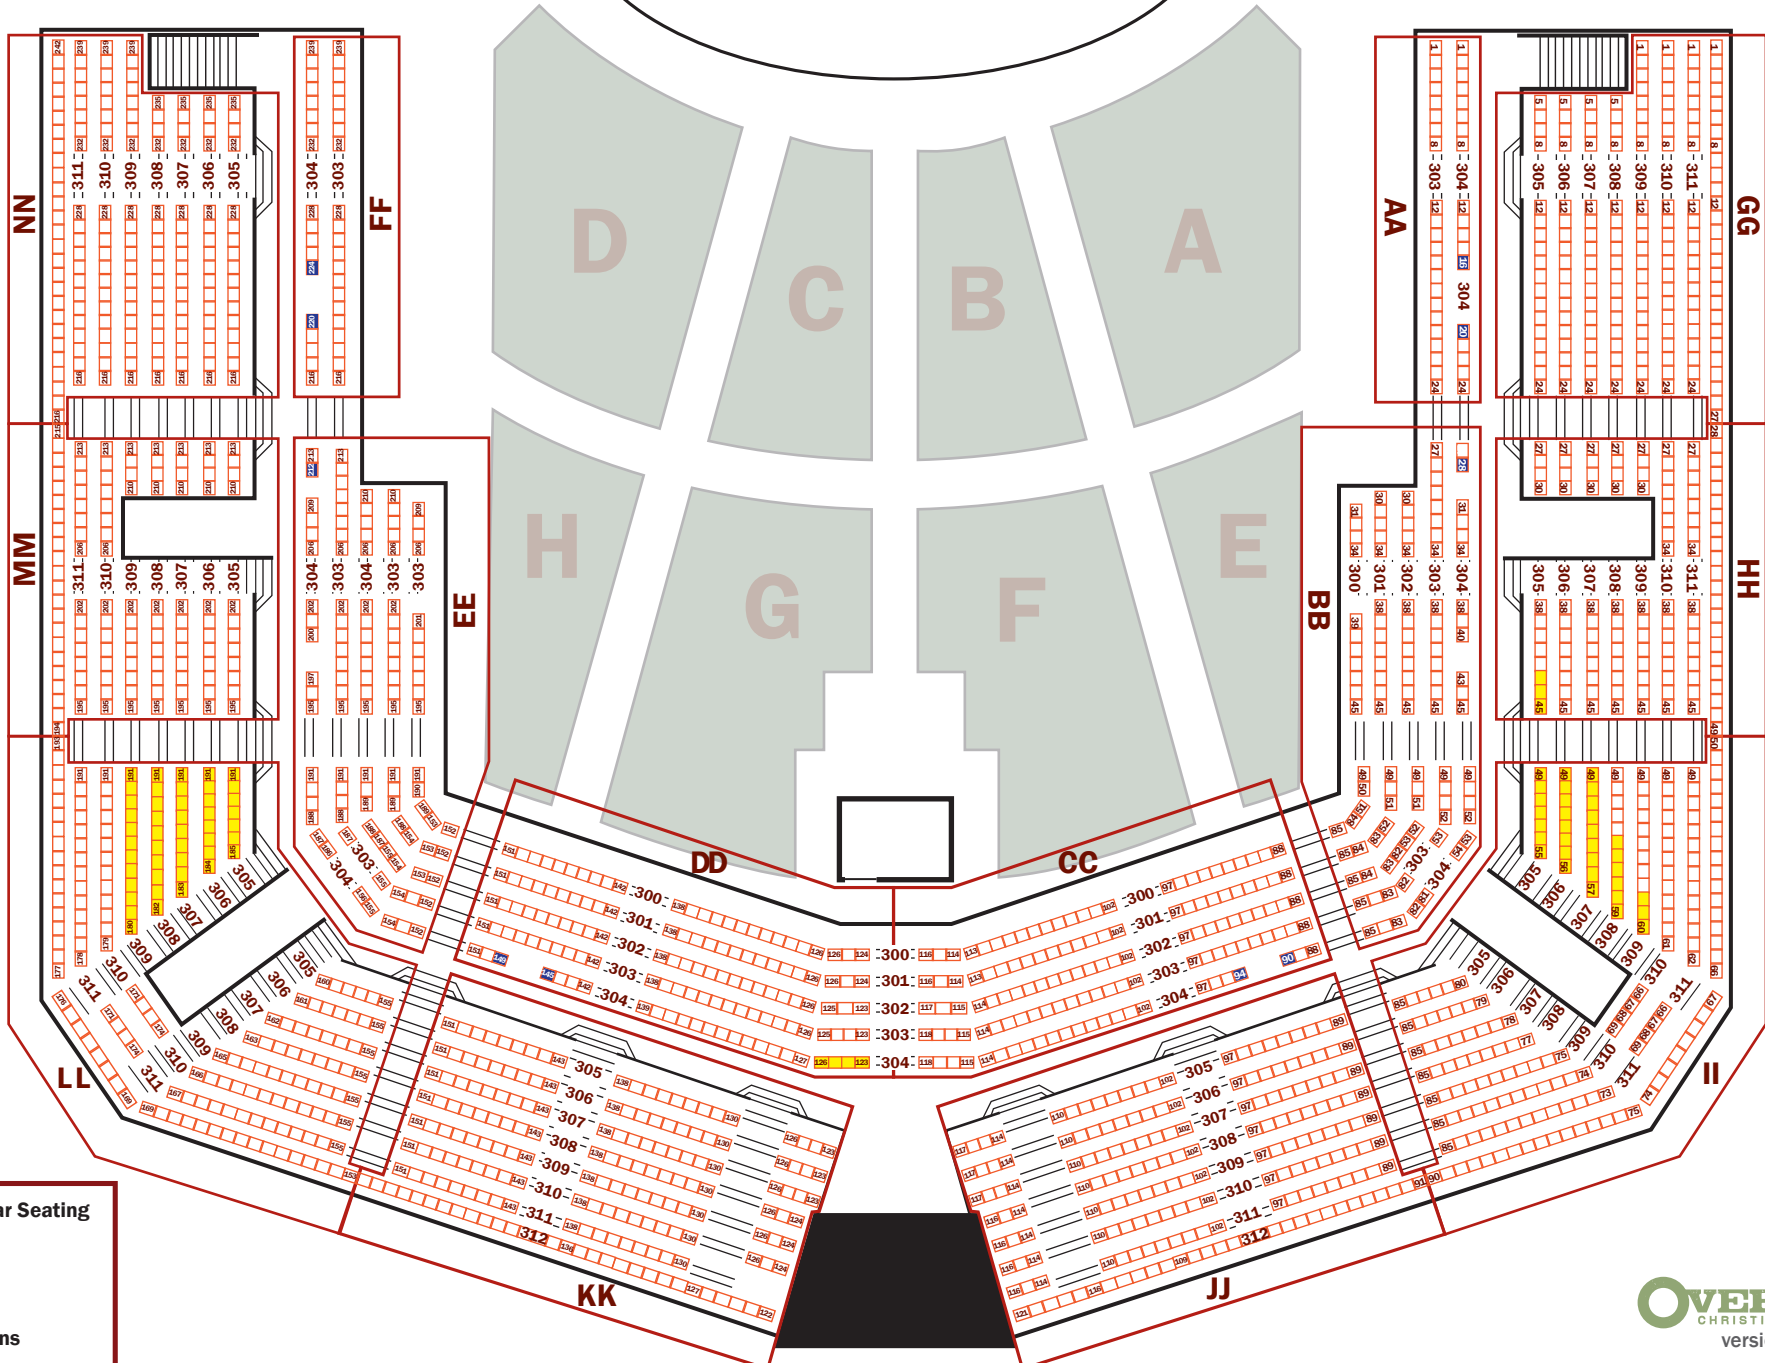

Main Floor Seating Chart

STAGE

SEATING CAPACITY
Main Floor: 3,165
Balcony: 1,822
Total: 4,987

Regular Seating
 Walls
 Sections