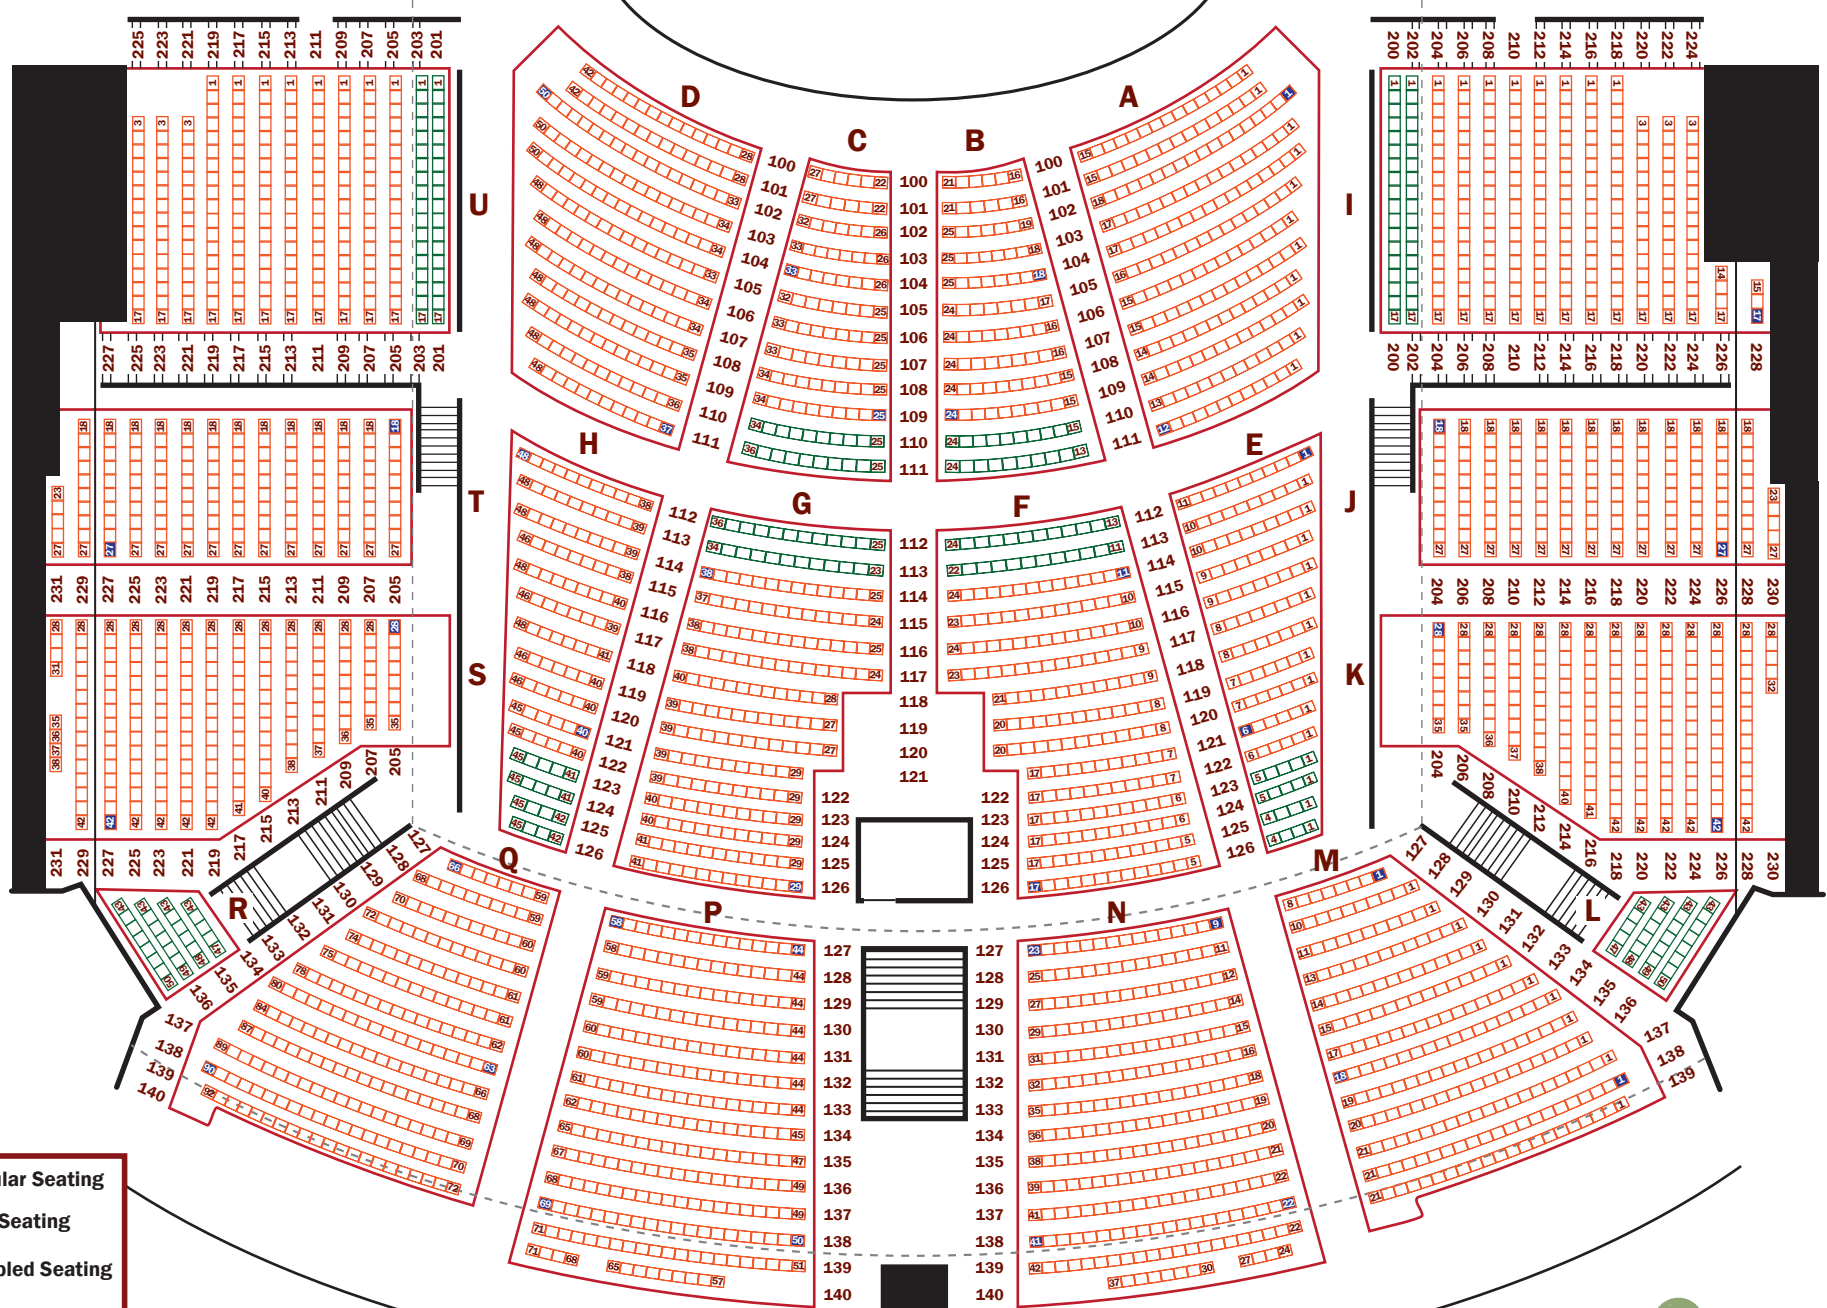

Main Floor Seating Chart

STAGE

SEATING CAPACITY
Main Floor: 3,165
Balcony: 1,822
Total: 4,987

Regular Seating
 Walls
 Sections